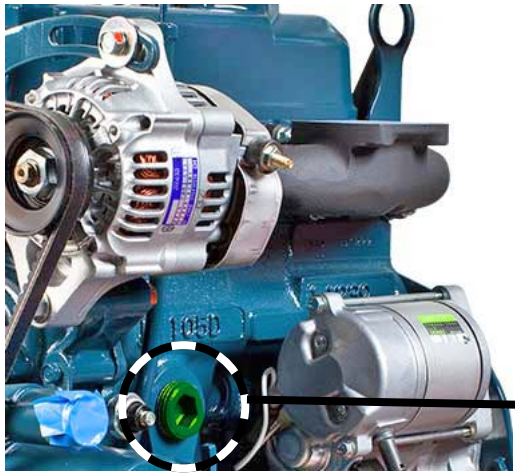

KUBOTA

03-Serien ⚙️ V1403
03-Serien ⚙️ V1703
03-Serien ⚙️ V1903
05-Serien ⚙️ V905
05-Serien ⚙️ D1005
05-Serien ⚙️ D1105
05-Serien ⚙️ V1205
05-Serien ⚙️ V1305
05-Serien ⚙️ V1505

= Motortyp
⚙️ = Moottorityyppi
= Engine model